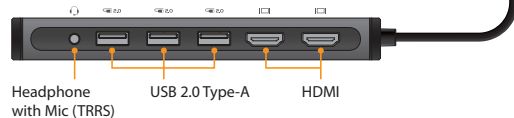

USB-C Multi-Function Hub with 100W Power Delivery

*No drivers required for all Operating Systems