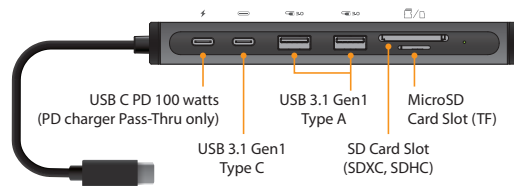

## USB C Multi-Function 14 in 1 Adapter With 100W Power Delivery

USB-C Port  
must support DP  
ALT Mode for  
Video Output

User Guide  
www.vantecusa.com

CB-CU305MDSH

### USB-C Multi-Function Hub with 100W Power Delivery

\*No drivers required for all Operating Systems