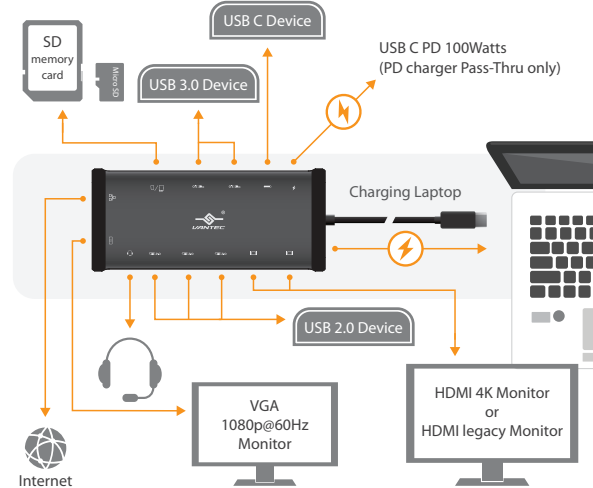

Connect to devices

QRCode to product Page, Drivers, Manual, and FAQ.

www.vantecusa.com

CB-CU305MDSH

Information in this document is subject to change without notice. Reproduction of these materials in any manner whatsoever without written permission is strictly forbidden.

v1.01

Printed on Recycled Paper.

Copyright © 2023 Vantec Thermal Technologies. All Rights Reserved. All Registered Trademarks Belong to Their Respective Companies.