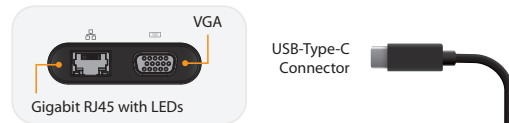

## USB C Multi-Function 14 in 1 Adapter With 100W Power Delivery

USB-C Port  
must support DP  
ALT Mode for  
Video Output

User Guide  
www.vantecusa.com

CB-CU305MDSH

### USB-C Multi-Function Hub with 100W Power Delivery

\*No drivers required for all Operating Systems