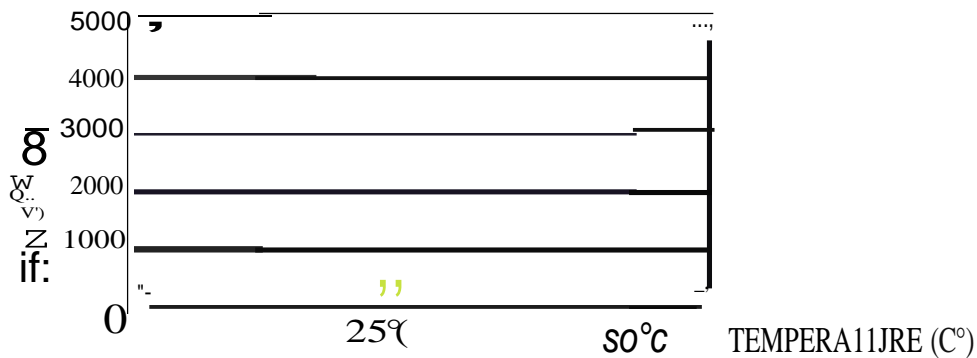

Model: TF9225

*External Dimensions:*

*Performance Curves:*

*Specifications:*

Model#:	Tf9225
Dimension:	92 x 92 x 25 mm (3.62 <sup>11</sup> x 3.62 <sup>11</sup> x 0.98 <sup>11</sup> )
Rated Voltage:	12VDC
Power Input:	2.0 - 3.12 W
Fan Speed:	1850 - 3100 RPM
Air Delivery:	34.8 - 58.5 CFM
Noise Level:	29 - 40 dB(A)
Bearing Type:	Double Ball Bearing