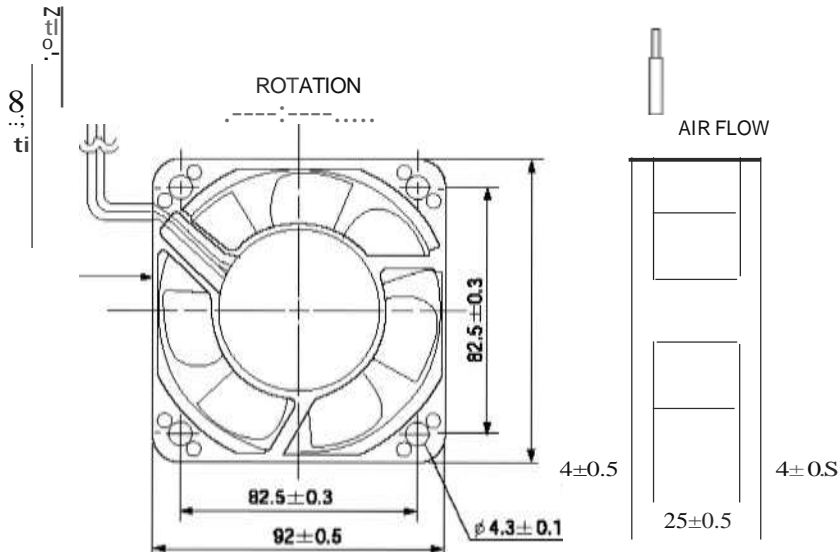

Model: TF9225

*External Dimensions:*

*Performance Curves:*

*Specifications:*

Model#:	Tf9225
Dimension:	92 x 92 x 25 mm (3.62 <sup>11</sup> x 3.62 <sup>11</sup> x 0.98 <sup>11</sup> )
Rated Voltage:	12VDC
Power Input:	2.0 - 3.12 W
Fan Speed:	1850 - 3100 RPM
Air Delivery:	34.8 - 58.5 CFM
Noise Level:	29 - 40 dB(A)
Bearing Type:	Double Ball Bearing