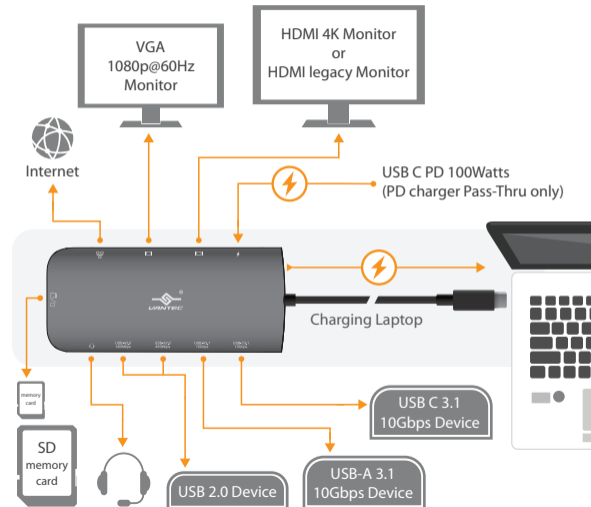

Connect to devices

QRCode to product
Page, Drivers, Manual,
and FAQ.

www.vantecusa.com

CB-CU306MDSH

Information in this document is subject to change without notice.
Reproduction of these materials in any manner whatsoever without
written permission is strictly forbidden.

v1.01

Printed on
Recycled Paper.

Copyright © 2024 Vantec Thermal Technologies. All Rights Reserved.
All Registered Trademarks Belong to Their Respective Companies.