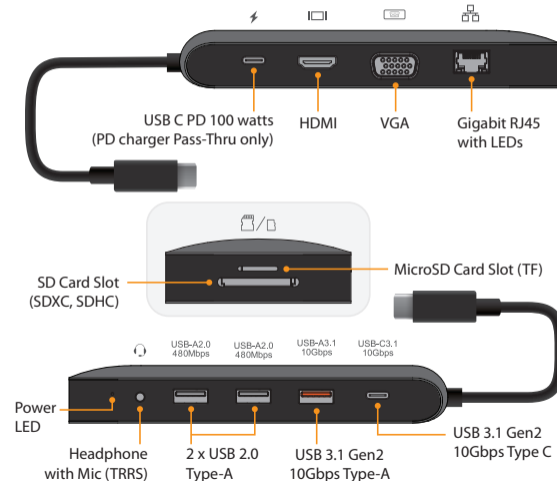

## USB C Multi-Function 11 in 1 Adapter With 100W Power Delivery

USB-C Port  
must support DP  
ALT Mode for  
Video Output

CB-CU306MDSH

User Guide  
www.vantecusa.com

### USB C Multi-Function 11 in 1 Adapter With 100W Power Delivery

\*No drivers required for all Operating Systems